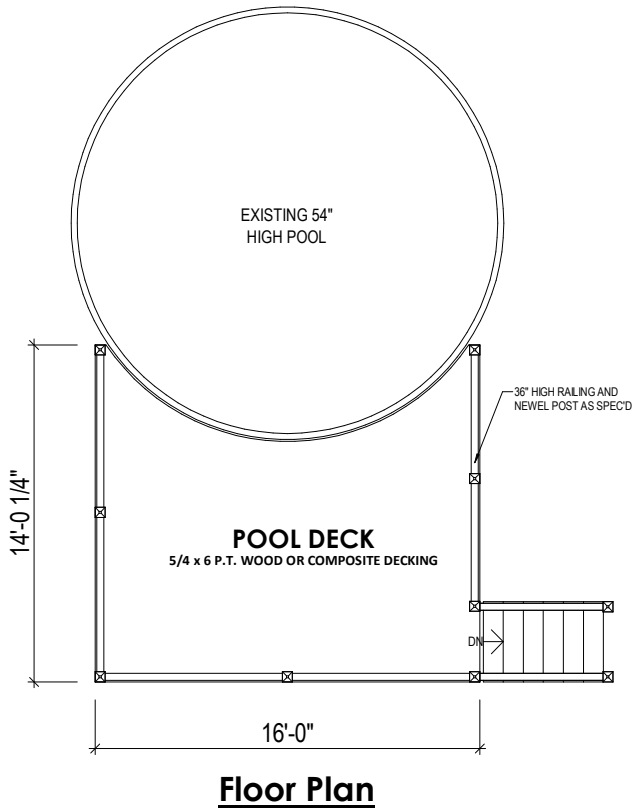

Cardinal Buildings, LLC

1641 US 70 Hwy, Business
Garner, NC 27529
919-771-2833

Perspective

Floor Plan

ELEVATION

SIDE ELEVATION