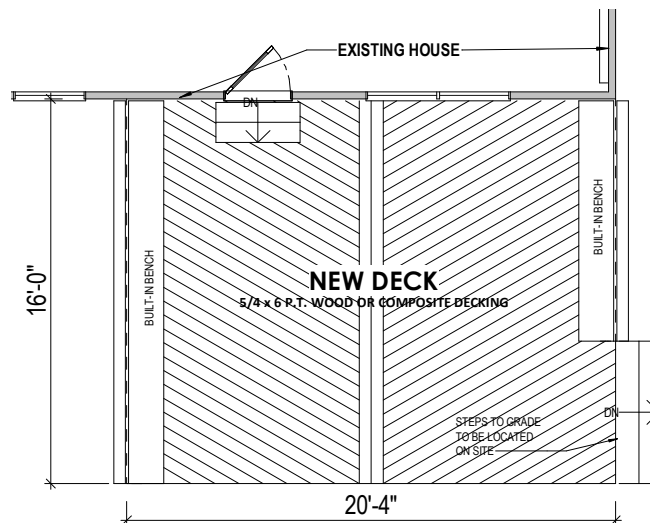

Cardinal Buildings, LLC

1641 US 70 Hwy, Business
Garner, NC 27529
919-771-2833

Perspective

FRONT ELEVATION

Floor Plan