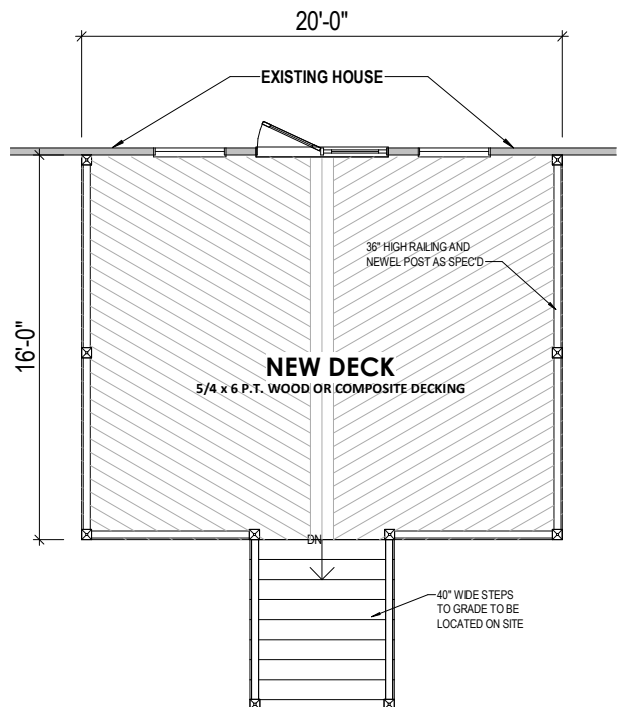

Cardinal Buildings, LLC

1641 US 70 Hwy, Business

Garner, NC 27529

919-771-2833

Perspective

FRONT ELEVATION

Floor Plan