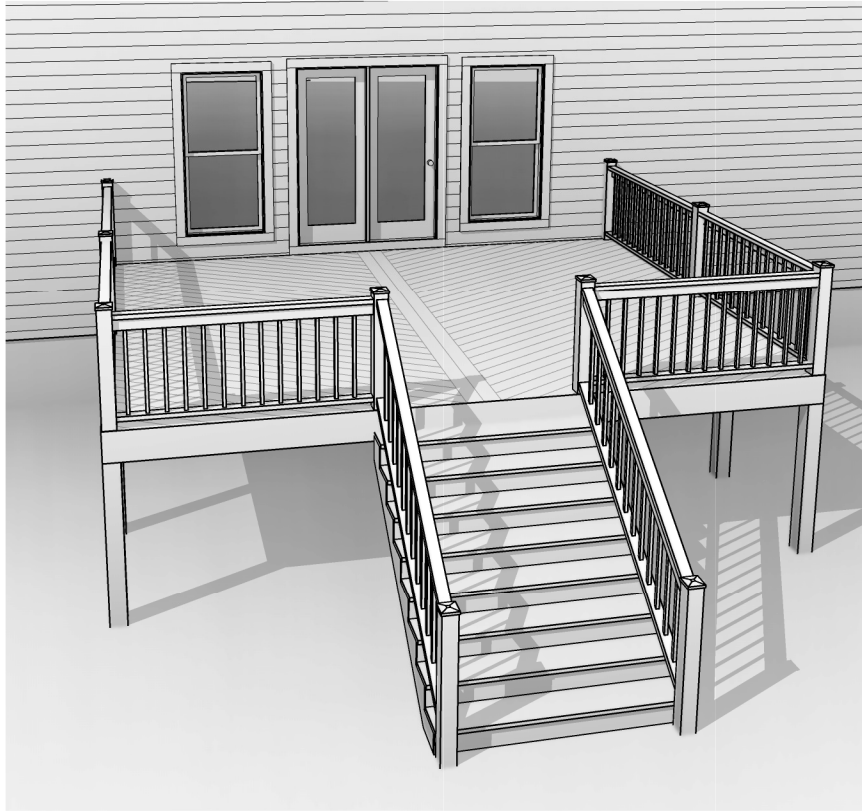

Cardinal Buildings, LLC

1641 US 70 Hwy, Business

Garner, NC 27529

919-771-2833

Perspective

FRONT ELEVATION

Floor Plan