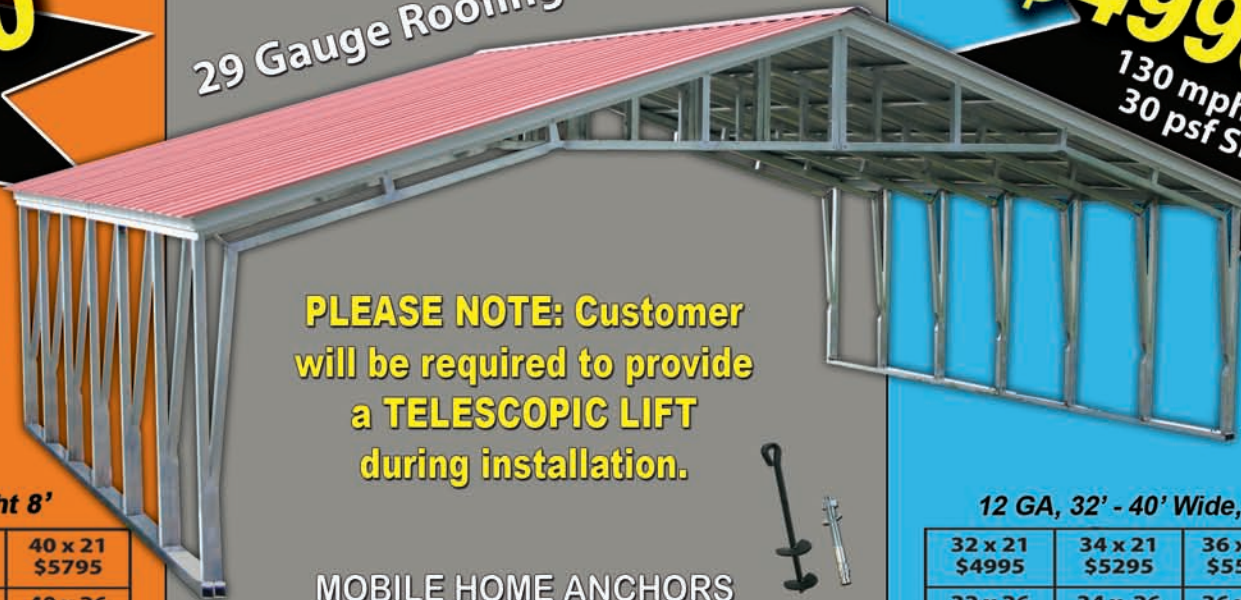

CAROLINA CARPORTS, INC

QUALITY, CUSTOMER SERVICE AND BEST PRICES!

FREE PRICING ESTIMATOR ONLINE AT WWW.CAROLINACARPORTSINC.COM

Certified Buildings 32' to 40' Wide - Vertical Style Only

32' x 21' x 8'
\$4495.00
130 mph Wind
30 psf Snow

29 Gauge Roofing

32' x 21' x 8'
\$4995.00
130 mph Wind
30 psf Snow

PLEASE NOTE: Customer will be required to provide a **TELESCOPIC LIFT** during installation.

MOBILE HOME ANCHORS (ground installation) OR CEMENT ANCHORS INCLUDED IN PRICE

BASE PRICE IS FOR TOP ONLY AND INCLUDES FREE INSTALLATION ON YOUR LEVEL LAND

NOTE:
Frame is 1ft shorter than roof, length wise.

14 GA, 32' - 40' Wide, Standard Height 8'

32 x 21 \$4495	34 x 21 \$4795	36 x 21 \$5095	38 x 21 \$5395	40 x 21 \$5795
32 x 26 \$5395	34 x 26 \$5695	36 x 26 \$5995	38 x 26 \$6295	40 x 26 \$6595
32 x 31 \$6295	34 x 31 \$6595	36 x 31 \$6895	38 x 31 \$7295	40 x 31 \$7695
32 x 36 \$7195	34 x 36 \$7495	36 x 36 \$7795	38 x 36 \$8495	40 x 36 \$8895
32 x 41 \$8095	34 x 41 \$8395	36 x 41 \$8895	38 x 41 \$9695	40 x 41 \$10,095
32 x 46 \$9195	34 x 46 \$9495	36 x 46 \$9995	38 x 46 \$10,895	40 x 46 \$11,295
32 x 51 \$9995	34 x 51 \$10,595	36 x 51 \$11,095	38 x 51 \$12,095	40 x 51 \$12,995